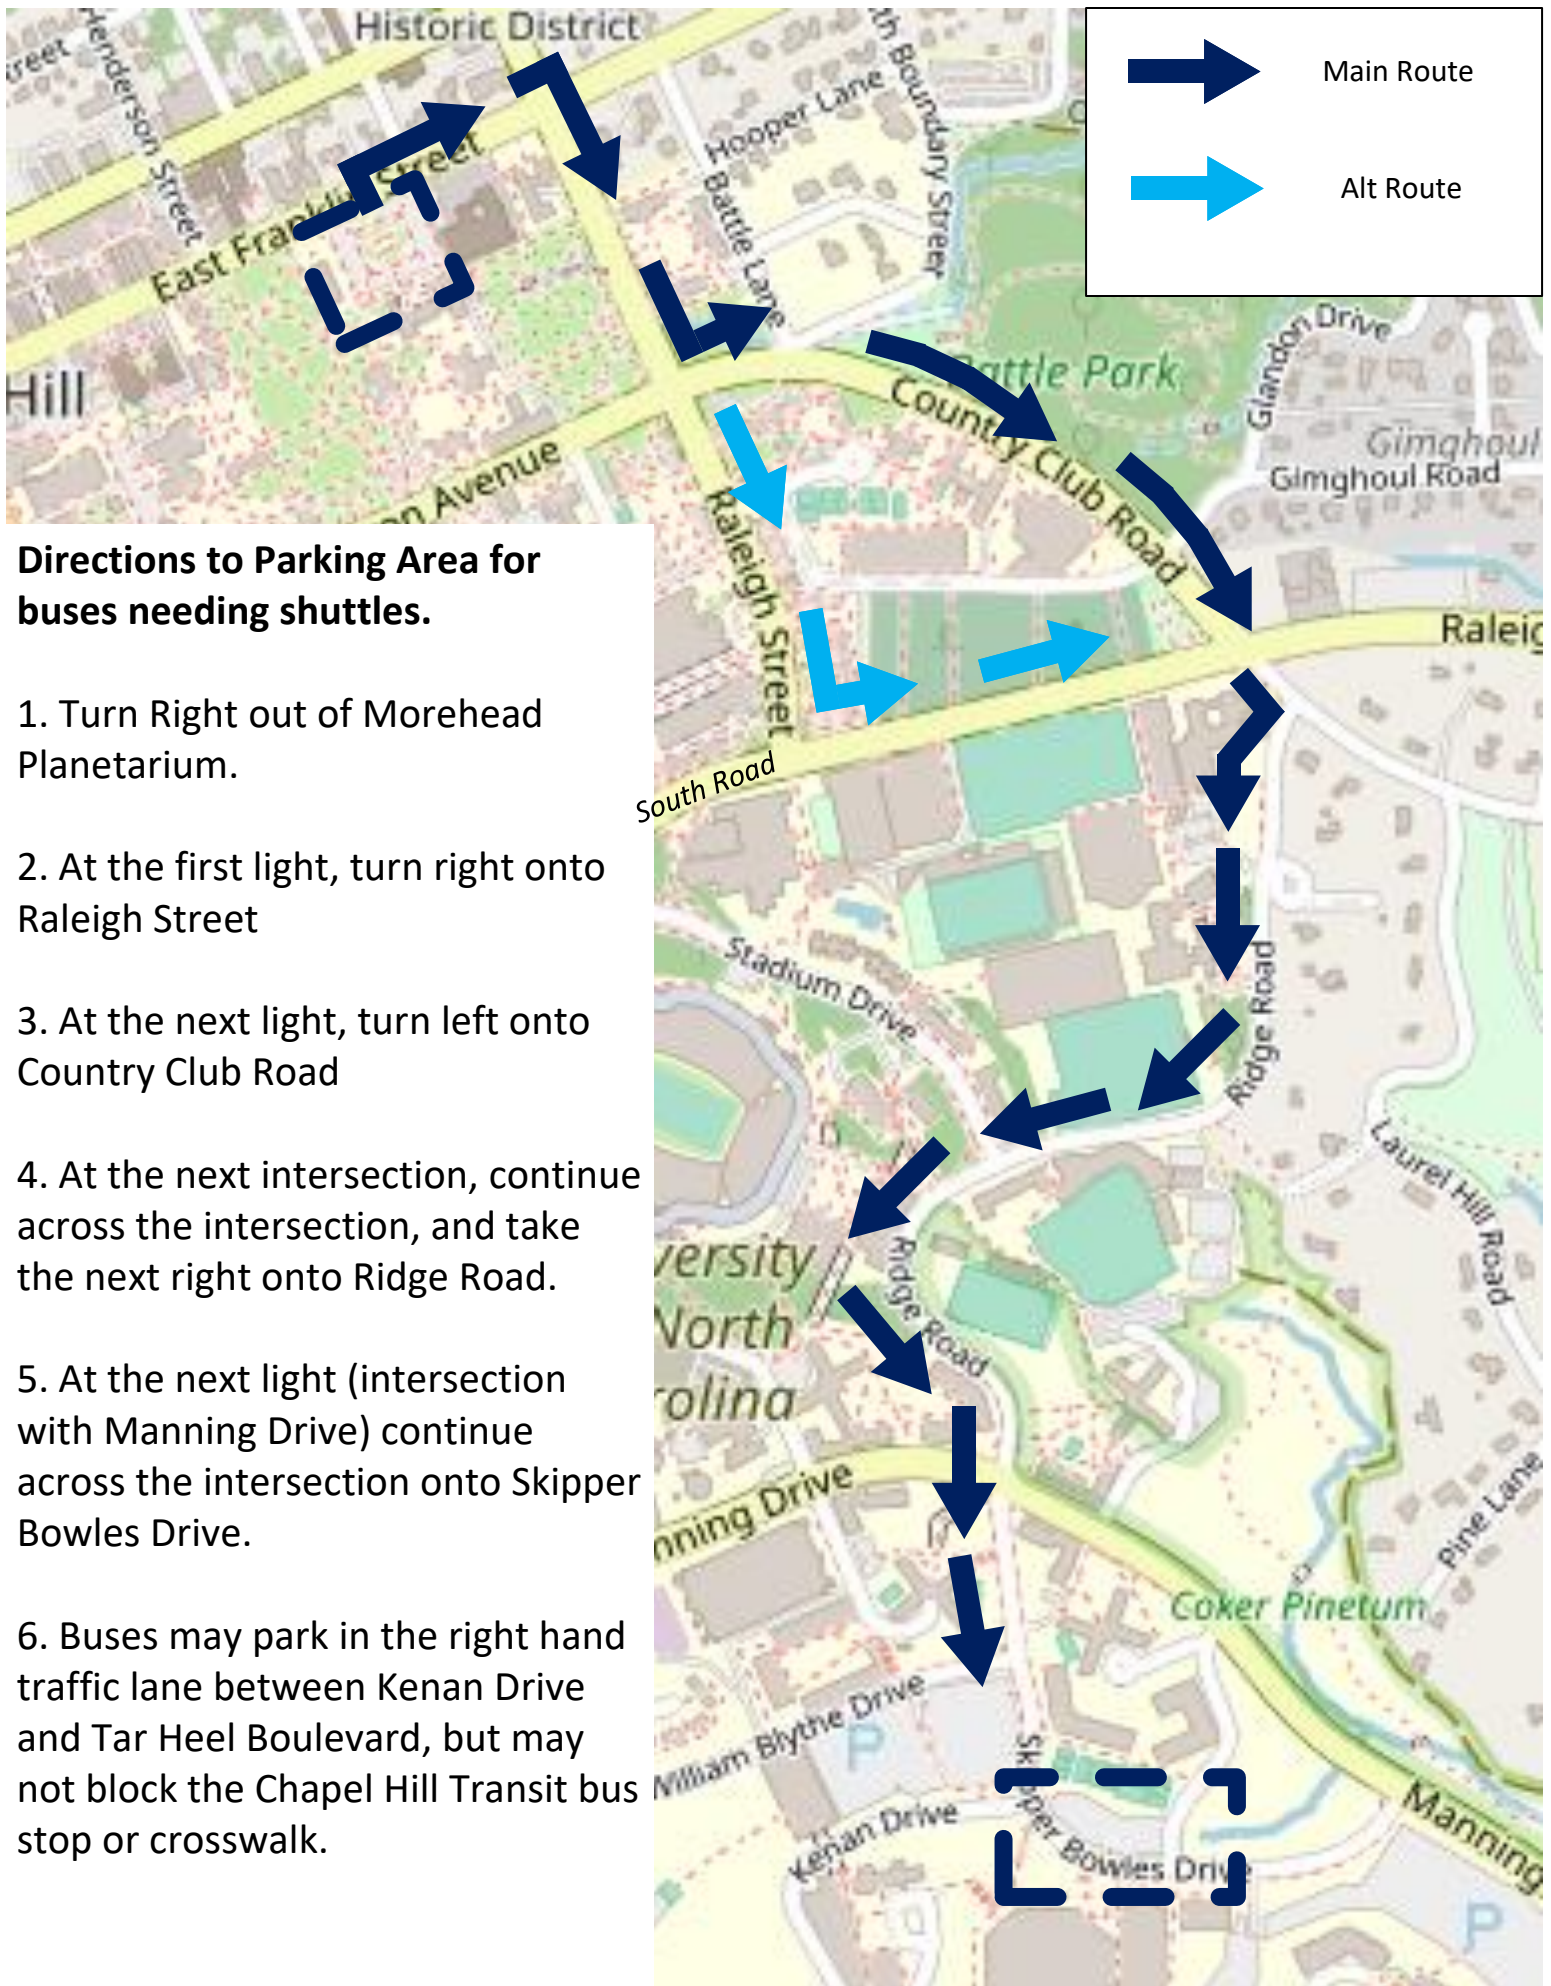

Bus Parking

NO PARKING

Must leave open for public transit stops

Buses may park in the right hand traffic lane between Kenan Drive and Tar Heel Boulevard on Skipper Bowles Drive, but may not block the Chapel Hill Transit bus stop or crosswalk.

Directions to Parking Area for buses needing shuttles.

1. Turn Right out of Morehead Planetarium.
2. At the first light, turn right onto Raleigh Street
3. At the next light, turn left onto Country Club Road
4. At the next intersection, continue across the intersection, and take the next right onto Ridge Road.
5. At the next light (intersection with Manning Drive) continue across the intersection onto Skipper Bowles Drive.
6. Buses may park in the right hand traffic lane between Kenan Drive and Tar Heel Boulevard, but may not block the Chapel Hill Transit bus stop or crosswalk.

Return Directions

1. Go to the end of Skipper Bowles drive and turn left onto Manning Drive.
2. Continue down Manning drive through 6 lights past the hospitals.
3. Turn right onto South Columbia Street. Keep to the right most travel lane (right most lane is a bus-only lane for transit)
After the bus only lane to the right has ended, get in the right-most lane (before South Road – where the blue dot is)
4. Continue on South Columbia through 4 traffic lights. Turn right onto Franklin Street at the 5th light.
Morehead Planetarium will be on the right after the second light.